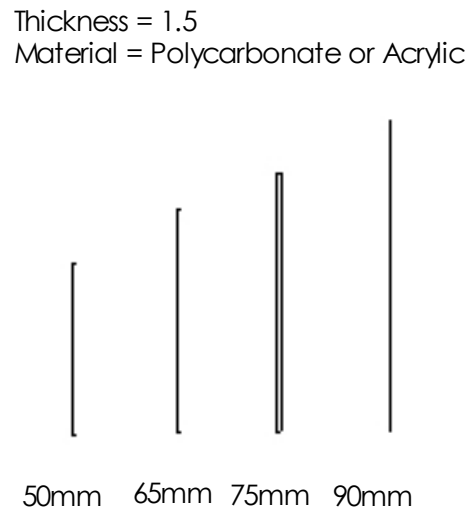

Slat for Hinged Type Roller Shutter

Aluminium Shutter Inserts

1. Bead Sizes and thickness can be varied for specific applications
2. Standard pack sizes are 10 rolls of 150 meters except for the 150mm slat which is packed with 6 rolls
3. All of our slat materials are stabilised against UV attack, are heat resistant and meet building flammability standards.