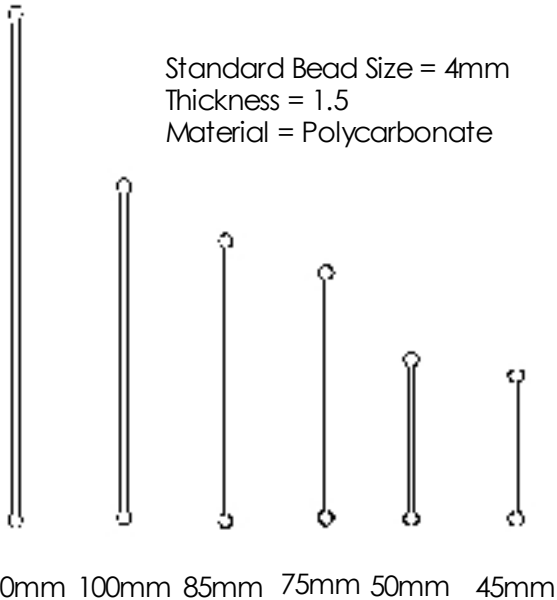

Slat for Hinged Type Roller Shutter

Aluminium Shutter Inserts

1. Bead Sizes and thickness can be varied for specific applications
2. Standard pack sizes are 10 rolls of 150 meters except for the 150mm slat which is packed with 6 rolls
3. All of our slat materials are stabilised against UV attack, are heat resistant and meet building flammability standards.