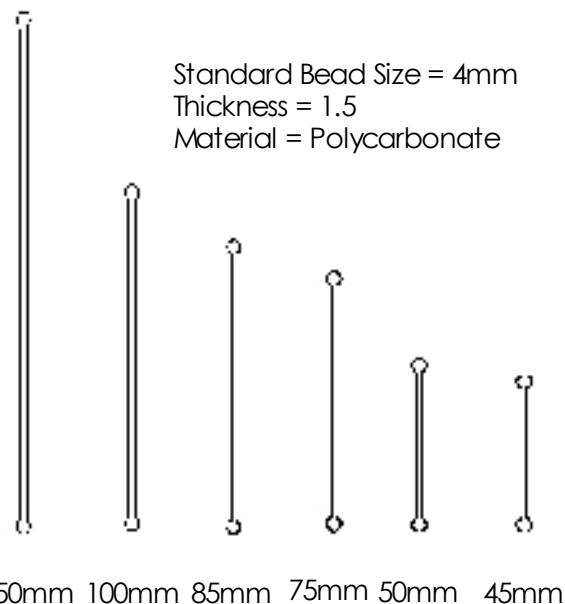

## Slat for Hinged Type Roller Shutter

## Aluminium Shutter Inserts

1. Bead Sizes and thickness can be varied for specific applications
2. Standard pack sizes are 10 rolls of 150 meters except for the 150mm slat which is packed with 6 rolls
3. All of our slat materials are stabilised against UV attack, are heat resistant and meet building flammability standards.