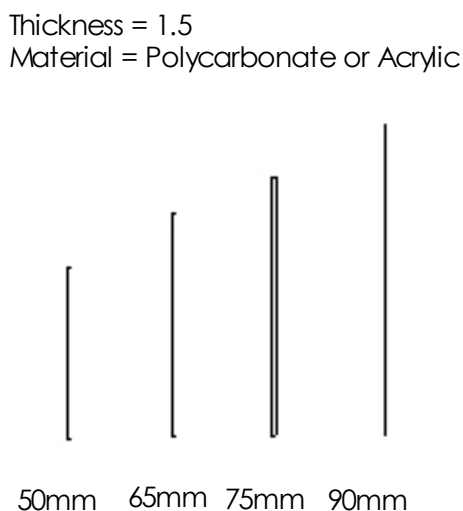

## Slat for Hinged Type Roller Shutter

## Aluminium Shutter Inserts

1. Bead Sizes and thickness can be varied for specific applications
2. Standard pack sizes are 10 rolls of 150 meters except for the 150mm slat which is packed with 6 rolls
3. All of our slat materials are stabilised against UV attack, are heat resistant and meet building flammability standards.